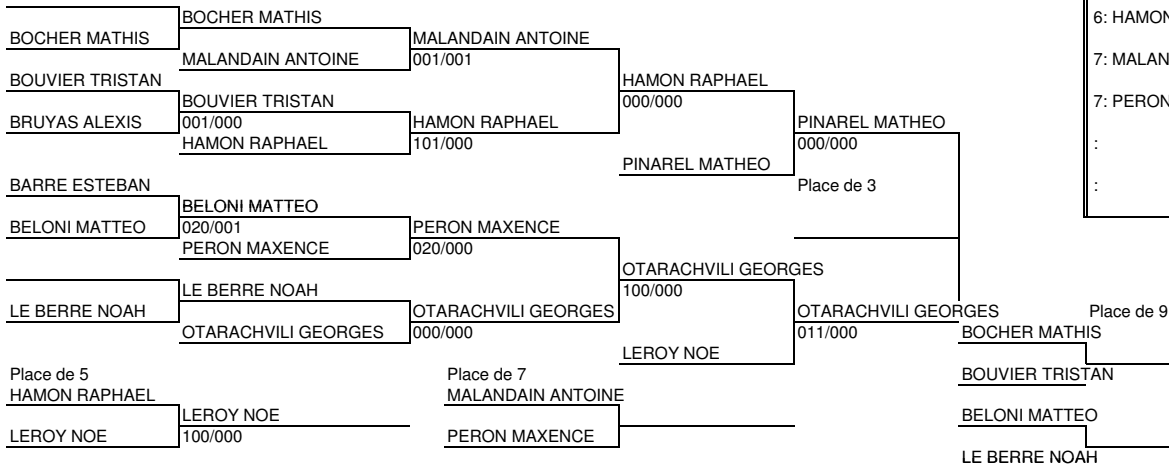

REPECHAGES

CLASSEMENT	
1: ORAIN LOUIS	SHUGYOSHA JUDO CLUB 56
2: GASSMANN MATTHIEU	JUDO CLUB 56
3: PINAREL MATHEO	D. P. LORIENT
3: OTARACHVILI GEORGES	JUDO CLUB 56
5: LEROY NOE	AMICALE LAIQUE DE LEROY NOE
6: HAMON RAPHAEL	JUDO SERENT
7: MALANDAIN ANTOINE	D. P. LORIENT
7: PERON MAXENCE	J A GOLFE
:	
:	

JDO

E DE PLOEM